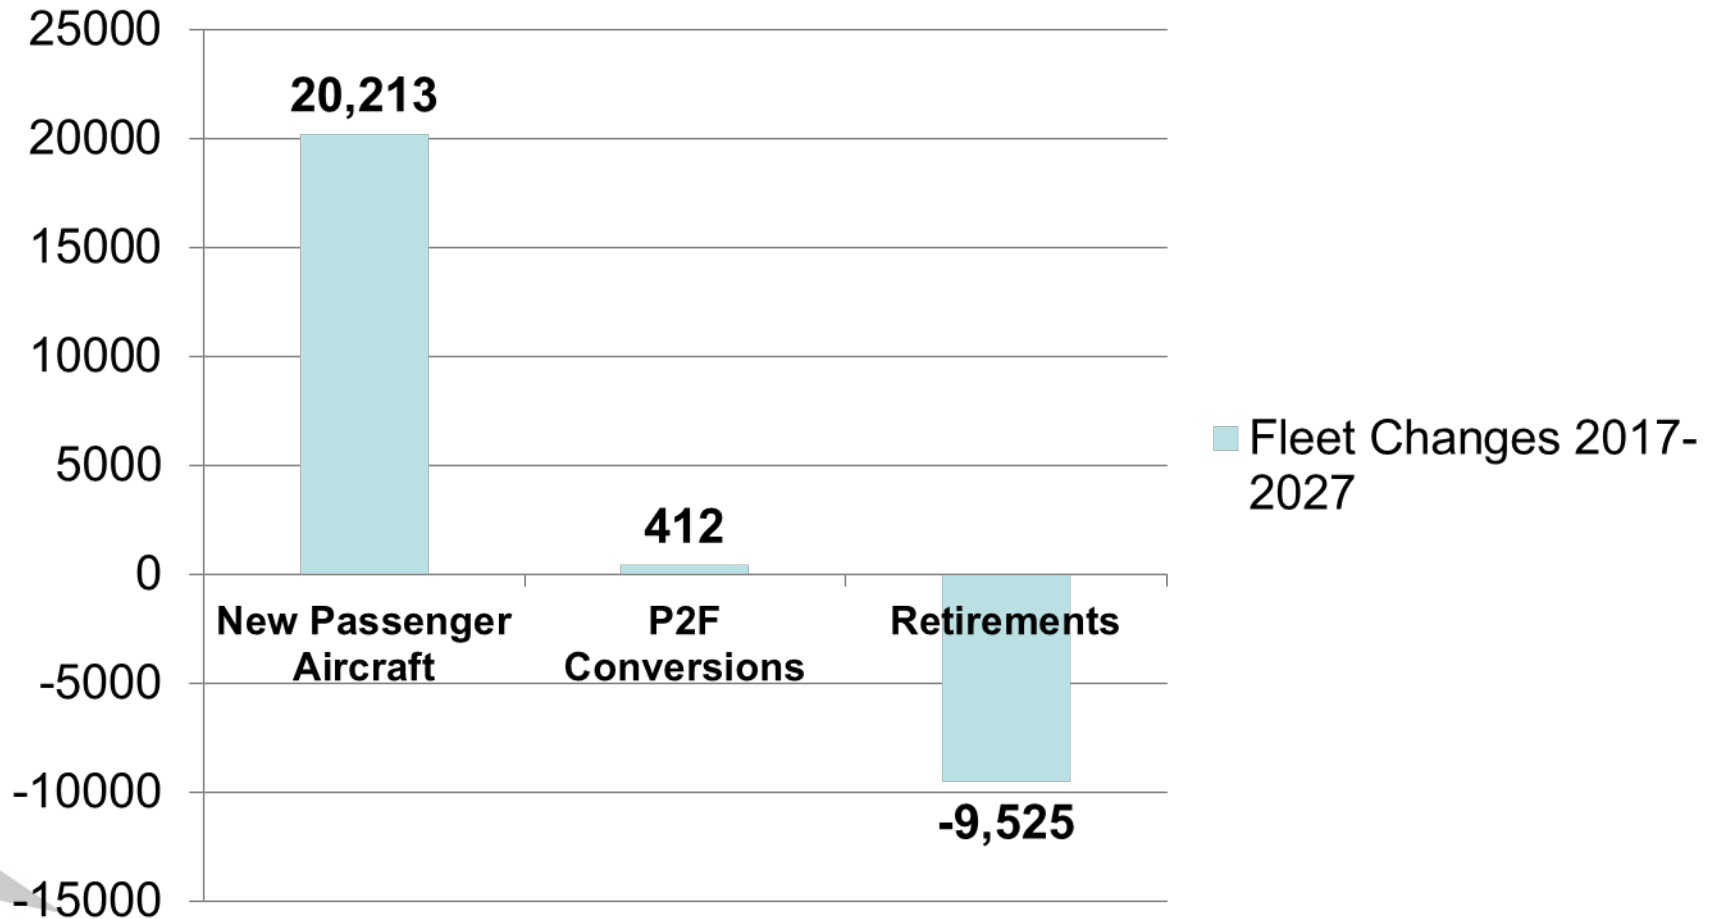

Passenger Fleet – Leased vs. Owned

(Data: Aviation Week April 2017)

Freighter Fleet – Leased vs. Owned

(Data: Aviation Week April 2017)

Leased Fleet by Age - Passenger Aircraft

(Data: Aviation Week April 2017)

Leased Fleets by Age - Freighters

(Data: Aviation Week April 2017)

Passenger Fleet Changes 2017 - 2027

(Data: Oliver Wyman Report April 2017)

Global Fleet Size 2017 - 2027

(Data: Oliver Wyman Report April 2017)