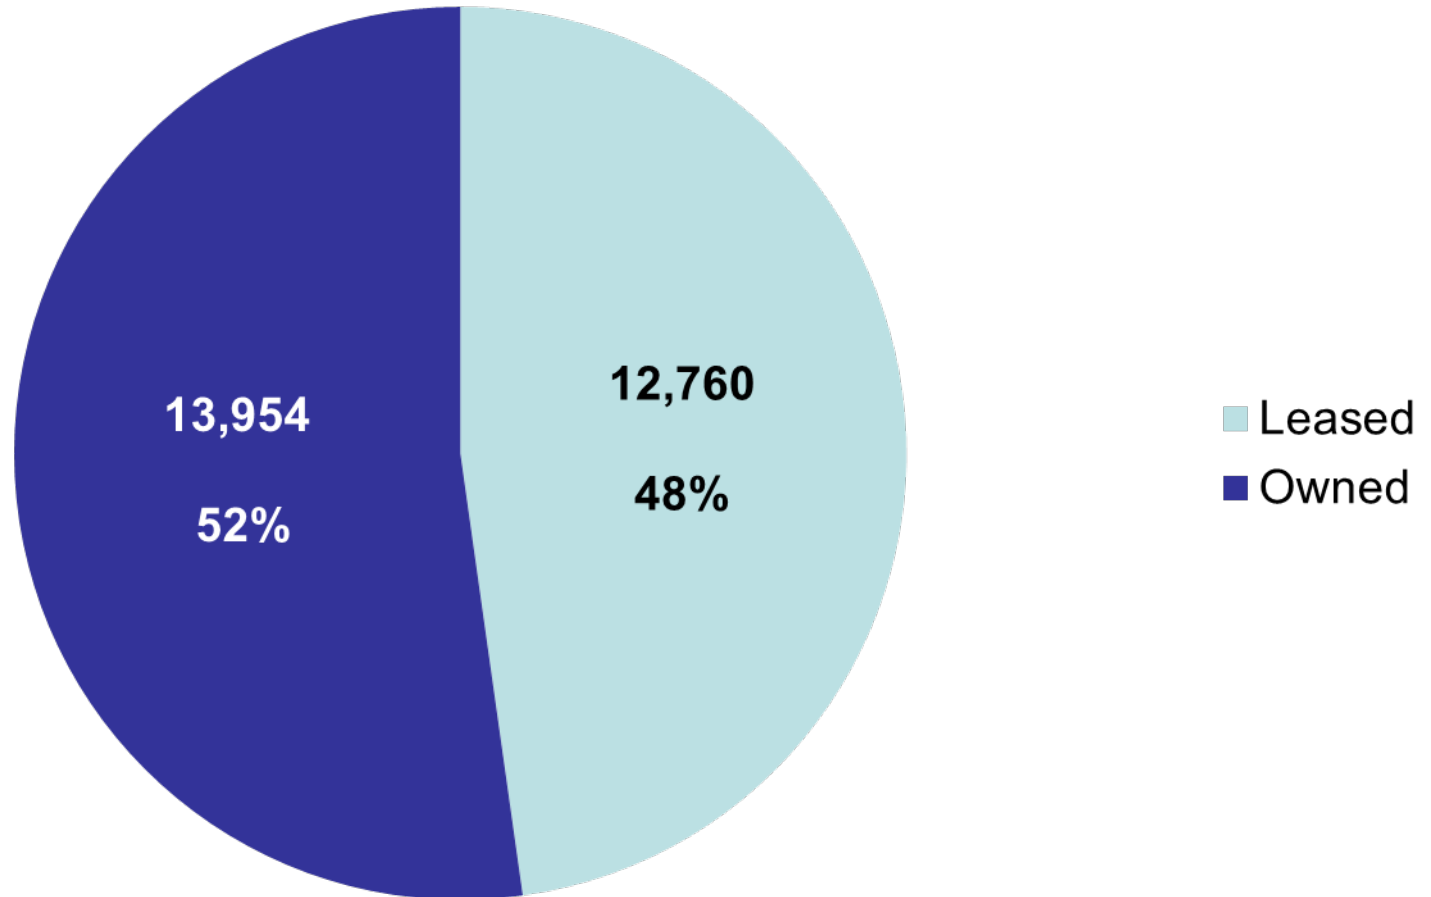

Passenger Fleet – Leased vs. Owned

(Data: Aviation Week April 2017)